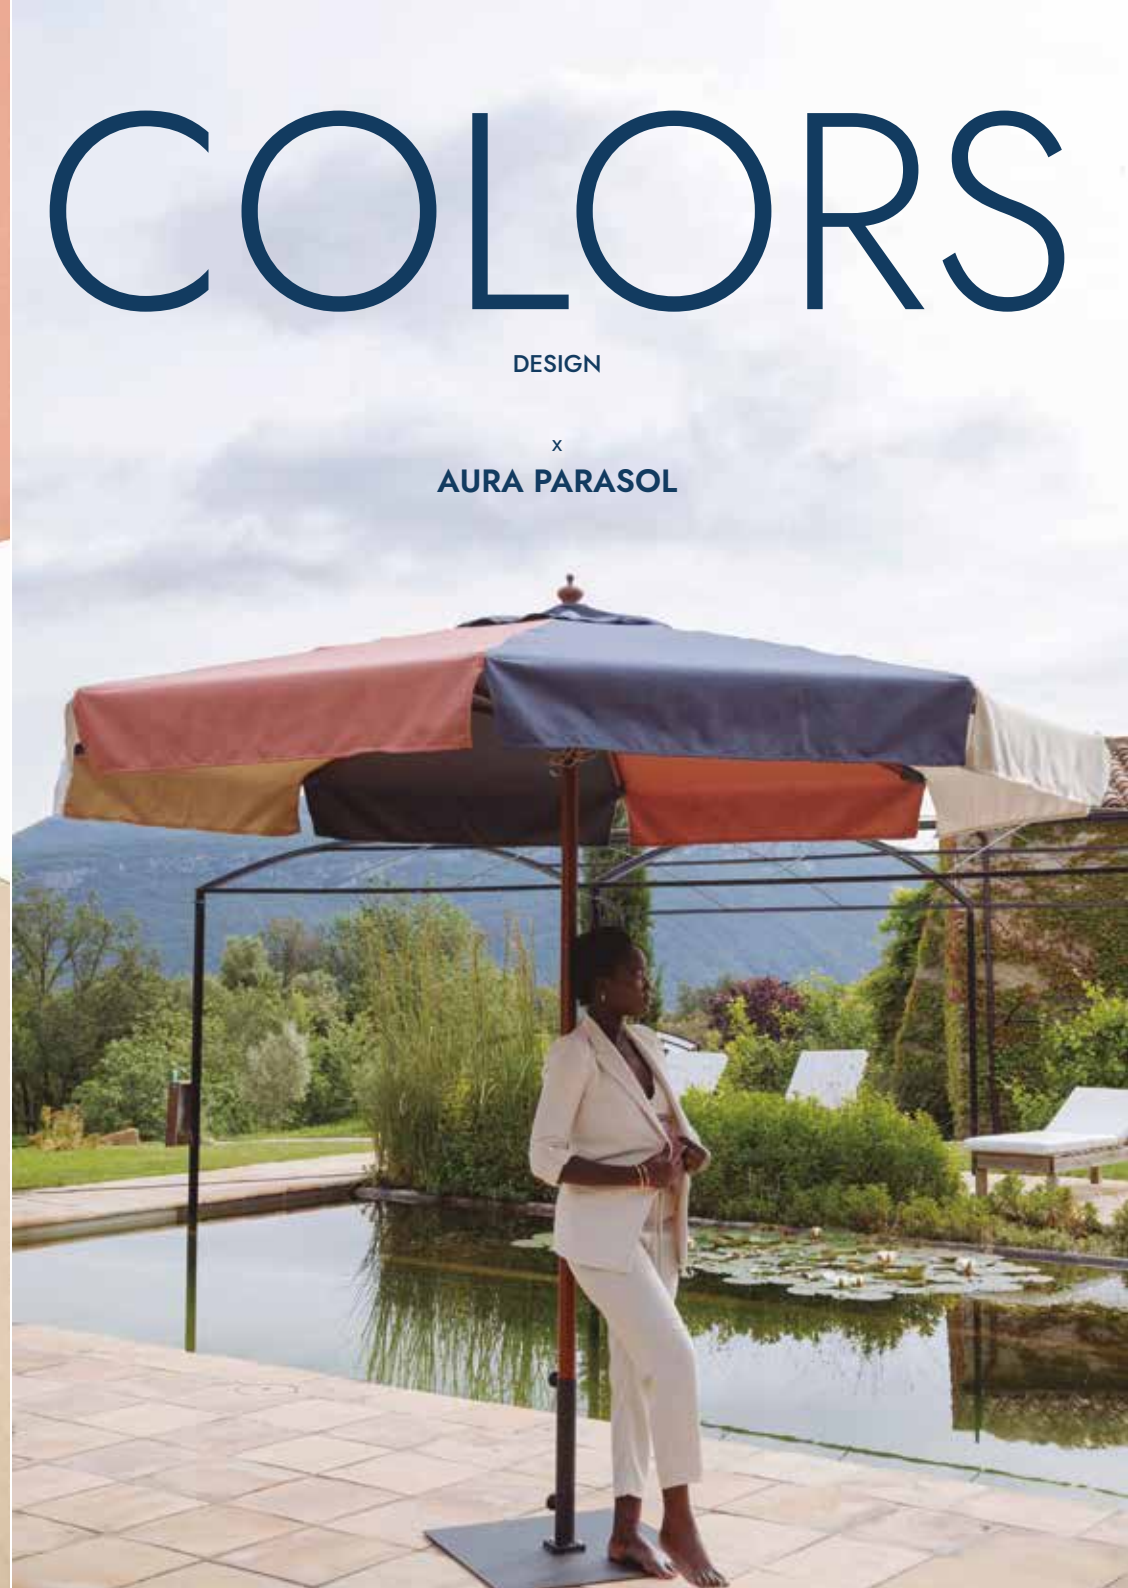

COLORS

DESIGN

x

AURA PARASOL