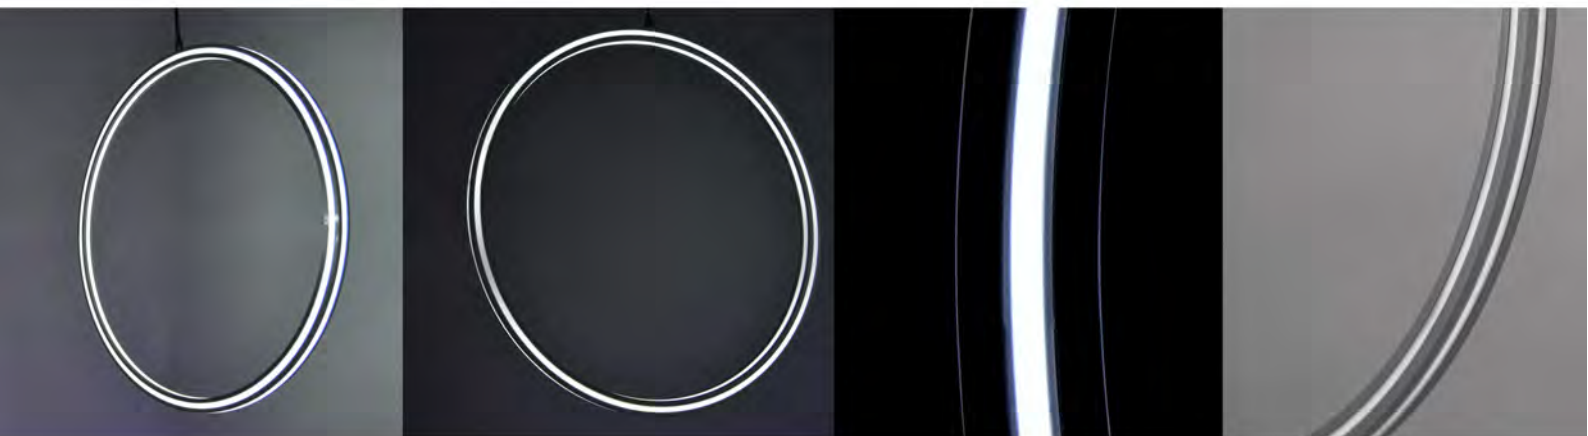

DIMENSIONES	DIMENSIONS (mm)	POTENCIA	POWER (W)	LUMINANCIA	LUMEN (lm)	PESO	WEIGHT (kg)	TEMP DE LUZ	LIGHT TEMP (°K)
RING 1L	∅ 800x31	45		3.850		3		2.800/3.000/4500/6.000	
RING 2L	∅ 800x31	81		7.700		3		temperatura fija o dimmable	
RING 4L	∅ 800x31	150		13.300		3		2.800/3.000/4500/6.000	fixed temperature or dimmable

* Datos comunes para todas nuestras lamparas: DC 24V · IP 20 · Dimmable * Common data for all our lamps: DC 24V - IP 20 - Dimmable