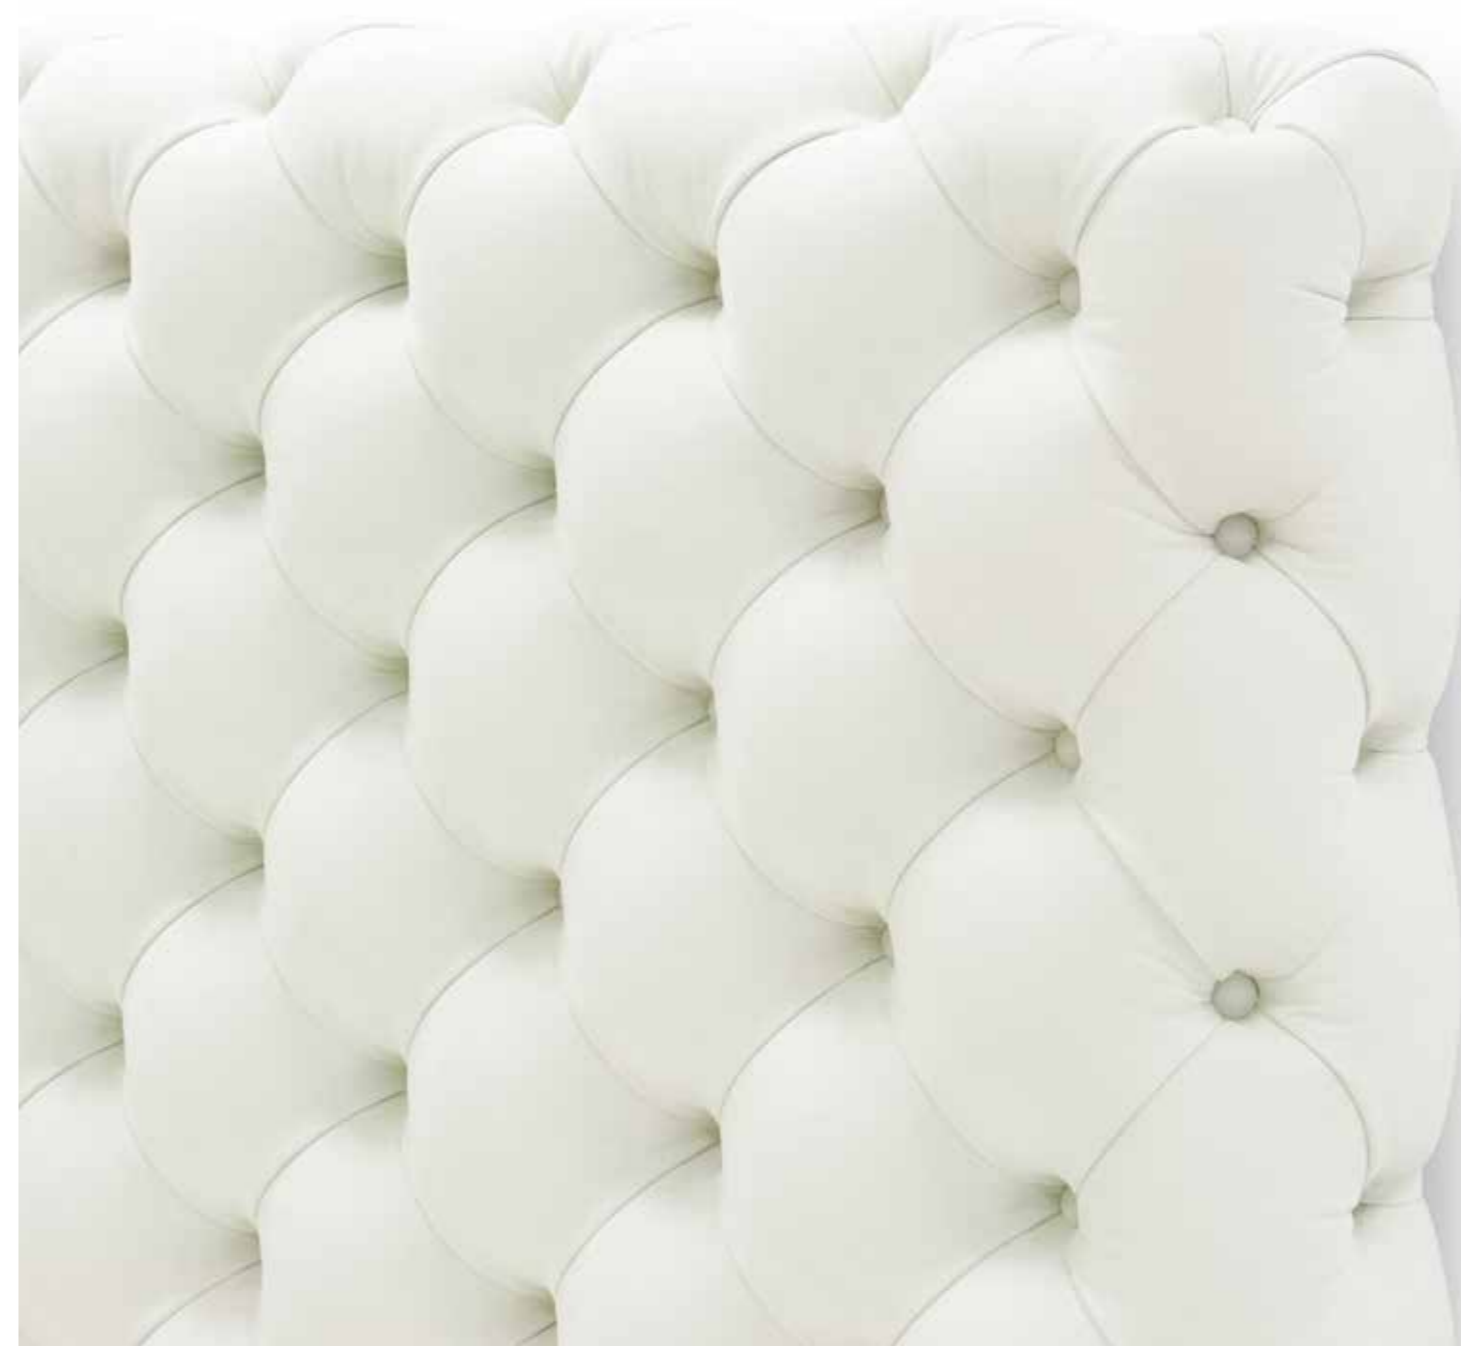

# CAPITON BED CONTEMPORAIN

212 cm | 83,5"

236 cm | 93"

98 cm | 38,6"

 Fabrics

 Leathers

 Customer's own material

# CAPITON HEADBOARD CONTEMPORAIN

175 cm | 68,9"

20 cm | 7,9"

100 cm | 39,4"

 Fabrics

 Leathers

 Customer's own material