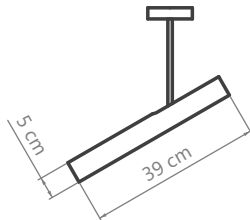

TUBULAR LED

DECORATIVE LIGHTING

LED

MATERIAL MATERIAL MATÉRIEL	HIERRO IRON FER
POTENCIA POWER PUISSANCE	8,8W / 12,2W
LÚMENES LUMENS LUMENS	880lm / 1220lm
DRIVER DRIVER DRIVER	TRIDONIC
REGULACIÓN REGULATION RÉGULATION	ON/OFF | OPCIONAL 0-10V/ DALI/ CASSAMBI
FUENTE DE LUZ LIGHT SOURCE SOURCE DE LUMIÈRE	LED TRIDONIC

TEMPERATURA DEL COLOR COLOUR TEMPERATURE TEMPÉRATURE DE COULEUR	3000K (Opcional 2700K, 4000K)
CRI	90
NORMAS STANDARDS NORMES	IP20
ÁNGULO BEAN ANGLE ANGLE	120°
INSTALACIÓN INSTALLATION INSTALLATION	TECHO CEILING LAMPS LAMPES DE PLAFOND
GARANTÍA WARRANTY GARANTIE	5 AÑOS 5 YEARS 5 ANNÉES

COLORES DISPONIBLES:
AVAILABLE COLOURS:
COULEURS DISPONIBLES:

NEGRO
BLACK
NOIR

BLANCO
WHITE
BLANC

RAL ☐