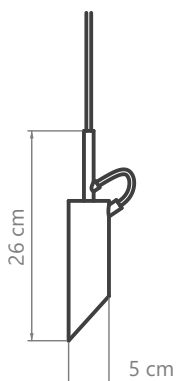

OBLI

DECORATIVE LIGHTING

MATERIAL MATERIAL MATÉRIEL	HIERRO IRON FER
POTENCIA POWER PUISSANCE	5W
LÚMENES LUMENS LUMENS	450lm
DRIVER DRIVER DRIVER	MEANWELL
REGULACIÓN REGULATION RÉGULATION	ON/OFF
FUENTE DE LUZ LIGHT SOURCE SOURCE DE LUMIÈRE	LED

TEMPERATURA DEL COLOR COLOUR TEMPERATURE TEMPÉRATURE DE COULEUR	3000K (OPCIONAL 2700K)
CRI	85
NORMAS STANDARDS NORMES	IP20
ÁNGULO BEAN ANGLE ANGLE	120°
INSTALACIÓN INSTALLATION INSTALLATION	COLGANTE HANGING LAMP SUSPENSION
GARANTÍA WARRANTY GARANTIE	2 AÑOS 2 YEARS 2 ANNÉES